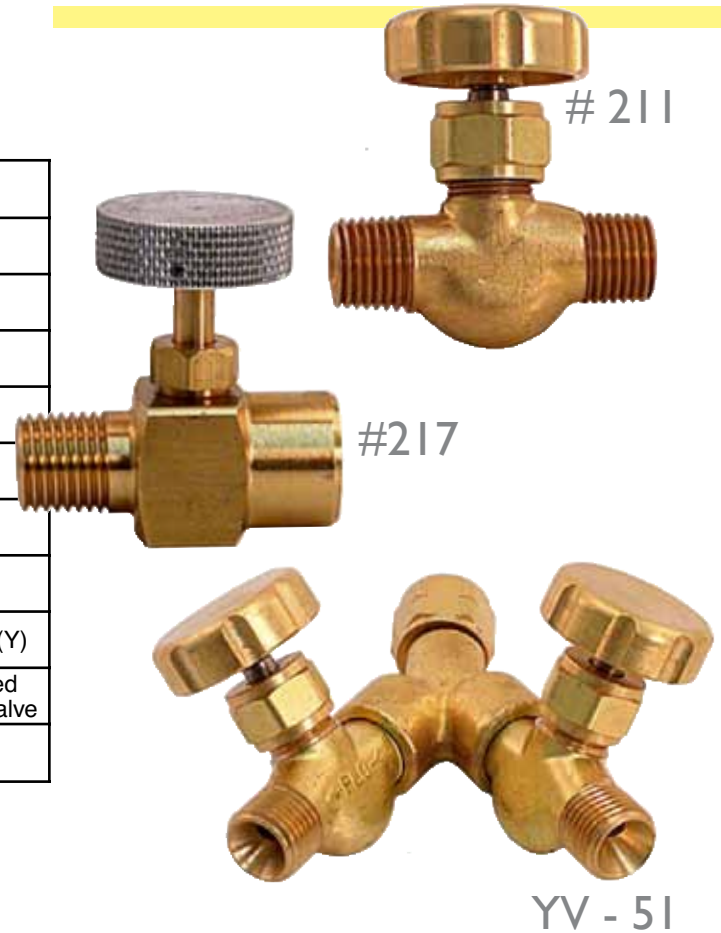

NEEDLE VALVES

Needle Valves

Part Number	Inlet	Outlet
#206	1/4" MNPT	9/16" MLH
#208	9/16" MLH	1/4" MNPT
#208F	9/16" MLH	1/4" FNPT
#211	1/4" MNPT	1/4" MNPT
#217	1/4" MNPT	1/4" FNPT
#218	1/4" FNPT	1/4" MNPT
#218D	1/4" FNPT	1/4" FNPT
YV-51	9/16" L Female	2 - 9/16" Male (Y)
V-3055	1/4" FNPT	1/4" MNPT Red Dragon Torch Valve
PC4021	Cap & Chain 9/16" LH	

Solid Pipe to Pipe (MxF) Adaptors

Part Number	Male Size	Female Size
2040-8-12	1/2" MNPT	3/4" FNPT
2040-12-12	3/4" MNPT	3/4" FNPT
2040-12-16	3/4" MNPT	1" FNPT
2040-16-16	1" MNPT	1" FNPT
2040-16-20	1" MNPT	1 1/4" FNPT

STEEL PIPE ADAPTORS

2040-8-12

Swivel Pipe to Pipe (MxF) Adaptors

Part Number	Both Sides Same Size
2045-4-4	1/4" M x F
2045-6-6	3/8" M x F
2045-8-8	1/2" M x F
2045-12-12	3/4" M x F
2045-16-16	1" M x F
2045-20-20	1 1/4" M x F
2045-24-24	1 1/2" M x F
2045-32-32	2" M x F

Part Number	Female Size, Both Sides
2048-8-8	1/2"
2048-12-12	3/4"
2048-24-24	1 1/2"
2048-32-32	2"

2092-4-4

Steel Street Tee

Part Number	Description
2092-4-4	1/4" NPT, 3 Way

Note: One application - use to install a hydrostat and a bleeder in same 1/4" NPT opening.