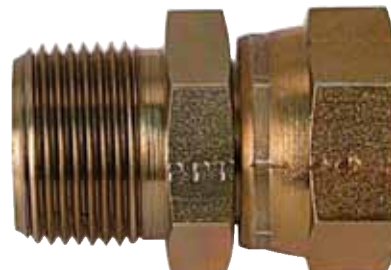

NEEDLE VALVES

Needle Valves

Part Number	Inlet	Outlet
#206	1/4" MNPT	9/16" MLH
#208	9/16" MLH	1/4" MNPT
#208F	9/16" MLH	1/4" FNPT
#211	1/4" MNPT	1/4" MNPT
#217	1/4" MNPT	1/4" FNPT
#218	1/4" FNPT	1/4" MNPT
#218D	1/4" FNPT	1/4" FNPT
YV-51	9/16" L Female	2 - 9/16" Male (Y)
V-3055	1/4" FNPT	1/4" MNPT Red Dragon Torch Valve
PC4021	Cap & Chain 9/16" LH	

Solid Pipe to Pipe (MxF) Adaptors

Part Number	Male Size	Female Size
2040-8-12	1/2" MNPT	3/4" FNPT
2040-12-12	3/4" MNPT	3/4" FNPT
2040-12-16	3/4" MNPT	1" FNPT
2040-16-16	1" MNPT	1" FNPT
2040-16-20	1" MNPT	1 1/4" FNPT

STEEL PIPE ADAPTORS

2040-8-12

Swivel Pipe to Pipe (MxF) Adaptors

Part Number	Both Sides Same Size
2045-4-4	1/4" M x F
2045-6-6	3/8" M x F
2045-8-8	1/2" M x F
2045-12-12	3/4" M x F
2045-16-16	1" M x F
2045-20-20	1 1/4" M x F
2045-24-24	1 1/2" M x F
2045-32-32	2" M x F

2045-8-8

Bergquist

STEEL PIPE ADAPTORS

2047-8-8

Swivel Pipe to Elbow (MxF)

Part Number	Description
2047-8-8	1/2", M x F, 90° Elbow, Swivel
2047-12-12	3/4", M x F, 90° Elbow, Swivel

2046-16-16

Swivel Female Pipe Adaptor (Straight)