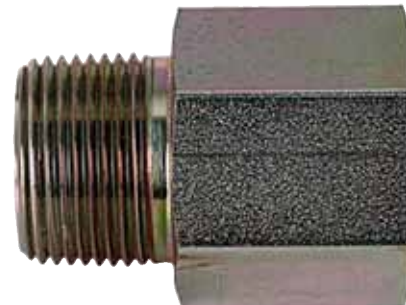

NEEDLE VALVES

Needle Valves

Part Number	Inlet	Outlet
#206	1/4" MNPT	9/16" MLH
#208	9/16" MLH	1/4" MNPT
#208F	9/16" MLH	1/4" FNPT
#211	1/4" MNPT	1/4" MNPT
#217	1/4" MNPT	1/4" FNPT
#218	1/4" FNPT	1/4" MNPT
#218D	1/4" FNPT	1/4" FNPT
YV-51	9/16" L Female	2 - 9/16" Male (Y)
V-3055	1/4" FNPT	1/4" MNPT Red Dragon Torch Valve
PC4021	Cap & Chain 9/16" LH	

Solid Pipe to Pipe (MxF) Adaptors

Part Number	Male Size	Female Size
2040-8-12	1/2" MNPT	3/4" FNPT
2040-12-12	3/4" MNPT	3/4" FNPT
2040-12-16	3/4" MNPT	1" FNPT
2040-16-16	1" MNPT	1" FNPT
2040-16-20	1" MNPT	1 1/4" FNPT

STEEL PIPE ADAPTORS

2040-8-12

Swivel Pipe to Pipe (MxF) Adaptors

Part Number	Both Sides Same Size
2045-4-4	1/4" M x F
2045-6-6	3/8" M x F
2045-8-8	1/2" M x F
2045-12-12	3/4" M x F
2045-16-16	1" M x F
2045-20-20	1 1/4" M x F
2045-24-24	1 1/2" M x F
2045-32-32	2" M x F

2045-8-8

Bergquist

STEEL PIPE ADAPTORS

2047-8-8

Swivel Pipe to Elbow (MxF)

Part Number	Description
2047-8-8	1/2", M x F, 90° Elbow, Swivel
2047-12-12	3/4", M x F, 90° Elbow, Swivel

2046-16-16

Swivel Female Pipe Adaptor (Straight)