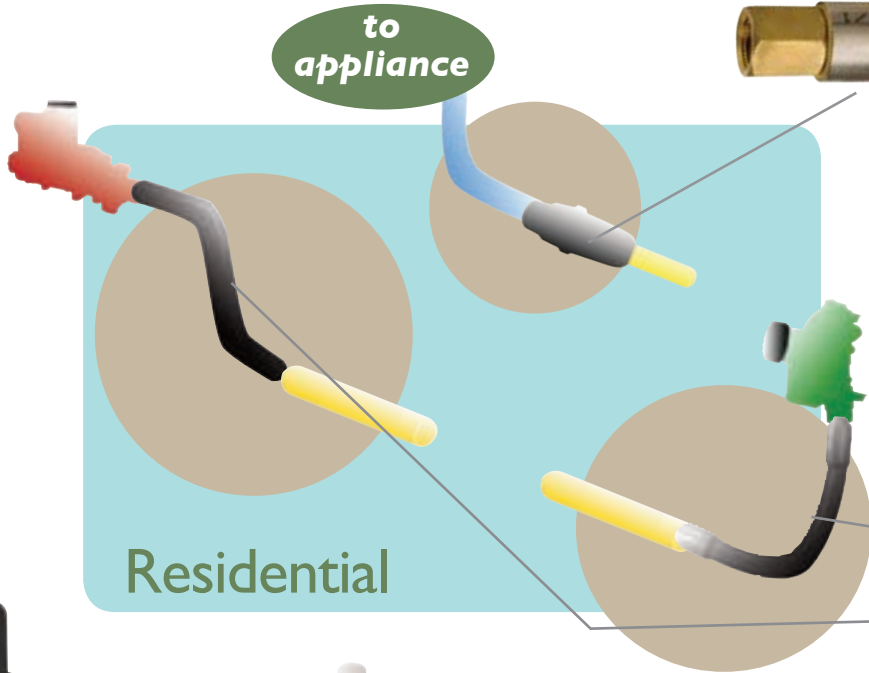

POLYETHYLENE Installation Guide

1 800 537 7518

STAB coupling

Part Number	Description
3259-52-1004-66	1/2" CTS
3259-52-1013-66	3/4" IPS
3259-52-1014-66	1" IPS
3259-52-1015-00	1 1/4" IPS
3259-52-1017-00	2" IPS

Transition couplings

Plastic to Copper, Male Flare Transition Fittings		
Part No.	Description	Manufacturer
M545C1	1/2" CTS X 3/8" M Flare Brass - Compression	Chicago Fittings
M545C2	1/2" CTS x 1/2" M Flare Brass - Compression	Chicago Fittings
9943-99-0063-00	1/2" CTS X 3/8" M Flare Brass - Con Stab	Continental Industries
9943-99-0064-00	1/2" CTS x 1/2" M Flare Brass - Con Stab	Continental Industries
Plastic to Female Pipe Transition Fittings		
Part No.	Description	Manufacturer
M697C	1/2" CTS x 1/2" FNPT Brass - Compression	Chicago Fittings
9932-00-0019-00	1/2" CTS x 1/2" FNPT Brass - Con Stab	Continental Industries
M697B	1/2" CTS x 3/8" FNPT Brass Compression	RW Lyall
9932-00-0032-00	3/4" IPS x 3/4" FNPT Brass - Con Stab	Continental Industries