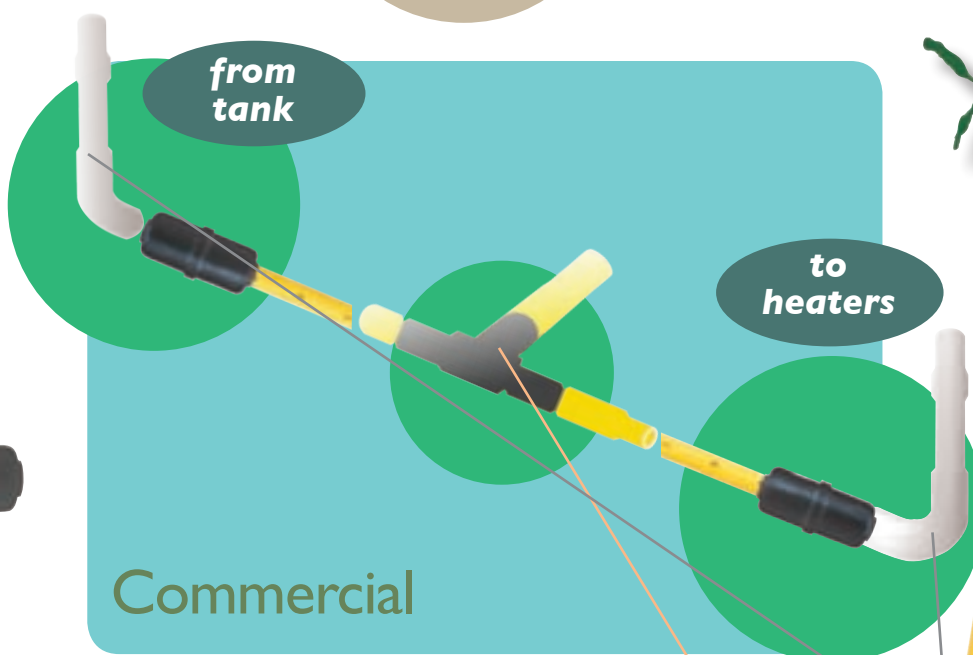

Commercial

Repair coupling

Part number	Description	Part number	Description
0459-56-0800-66	1/2" CTS x 8" long	1359-56-1200-66	3/4" IPS x 12" long
0459-56-1200-66	1/2" CTS x 12" long	1359-56-2400-66	3/4" IPS x 24" long
0459-56-2400-66	1/2" CTS x 24" long	1459-56-0800-66	1/2" IPS x 8" long
1359-56-0800-66	3/4" IPS x 8" long	1459-56-1200-66	1" IPS x 12" long

Riser materials

Part number	Description
Seal Tight 34	Riser Conduit SS Spiral Core - 3/4" x 100' for 1/2" CTS Tubing
Seal Tight 114	Riser Conduit SS Spiral Core - 1 1/4" x 100' for 3/4" IPS Tubing
PL-18	Inside Poly Liner 9 ft. stick for 1/2" CTS
PL-17-96	Inside Poly Liner 8 ft. stick for 3/4" IPS
MS17-10	Moisture Seal for 1/2" CTS
MSS27-17	Moisture Seal for 3/4" IPS
X2537SW	Service Head Adapter, for 1/2" CTS x 1/2" MNPT (Seal Tight 34)
X2707SW	Service Head Adapter, for 1/2" CTS x 3/4" MNPT (Seal Tight 34)
597-10-8-SW	Service Head Top Half 1/2" FFL Swivel for 1/2" CTS XX Riser
X2500-17-12	Service Head Adapter, for 3/4" IPS x 3/4" MNPT (Seal Tight 144)

Plastic pipe accessories

Part No	Description
0000-33-5481-00	3/4 IPS & 1/2" CTS chamfer tool (Con-Stab)
0000-33-5606-00	1" IPS x 1" CTS chamfer tool (Con-Stab)
0000-33-5485-00	1 1/4 IPS chamfer tool (Con-Stab)
0000-33-5486-00	2" IPS chamfer tool (Con-Stab)
SNIPPER	#5190 Mini Snipper Cutting Tool
5200	Replacement blade for Snipper
Tracer tape	1000' roll of metallic tracer tape silver w/yellow stripe
Tracer wire	500' or 2500' roll of 14 AWG UF 600V heavy insulation tracer wire
Marker	5' yellow pipeline marker with caution label