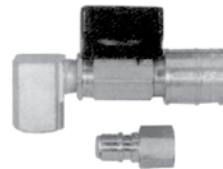

The Mr. Heater "Amazon" propane accessory display center offers attractively packaged and labeled items for easy selection. The "Amazon" plan-o-gram comes with 2 each of accessories, reorder cards, suggested retail price list, header and laminated Propace Accessory Installation Guide. Peg board display rack must be purchased separately

F273953

"Amazon" contains 2 each of 28 different accessories.

F273800

Pegboard display rack only.

GAS CONVENIENCE OUTLET AND QUICK CONNECTORS

Sturgis

10317WV

Sturgis wall outlet kit with cover. 1/2" FPT X FEM quick disconnect.

103028

Sturgis 1/2" male flare outlet. Quick disconnect and shutoff.

103031

Sturgis 12' nat/lp gas hose kit with quick disconnect and shutoff. For outdoor use only

103030

Sturgis 4' nat/lp gas hose kit with quick disconnect and shutoff. For outdoor use only

NG12

12' outdoor appliance hose. (3/8" FPT x FFL quick disconnect).