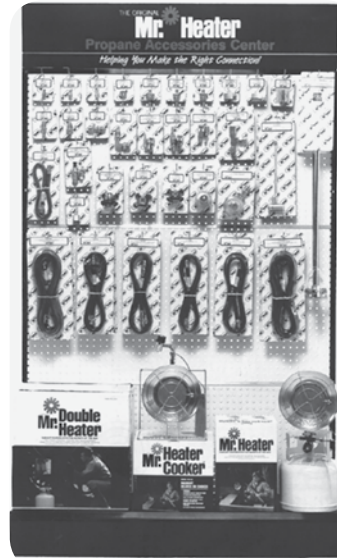

The Mr. Heater "Amazon" propane accessory display center offers attractively packaged and labeled items for easy selection. The "Amazon" plan-o-gram comes with 2 each of accessories, reorder cards, suggested retail price list, header and laminated Propace Accessory Installation Guide. Peg board display rack must be purchased separately