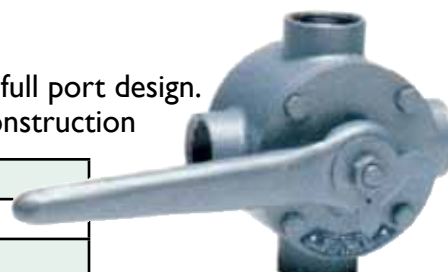

Bergquist

Corken Compressor Repair Kit

Model #	Kit #
91	3549 -X1
291	3550 - X
491	3551 - X1
691	3552 - X2

Note: Repair kits include valves, piston rings, packing, rod bearings and gaskets.

Corken Compressor Repair Parts

We have a full line of **single stage compressor** parts for models 291, 491, and 691 to include valves, piston rings and expanders, packings, packing nuts, crossheads, wrist pins, bushings, crankshafts, oil pumps, bushings, springs, gasket sets, etc. We also have several parts available for **two stage compressors**: 191, 391, and 591 compressors. Please call **1-800-448-9504** for further assistance. Complete model and serial # will be helpful for a quicker response.

Non-lubricated full port design.
Carbon steel construction

Part No.	Size
3989 - X	1"
3990 - X	1 1/4"

3989X