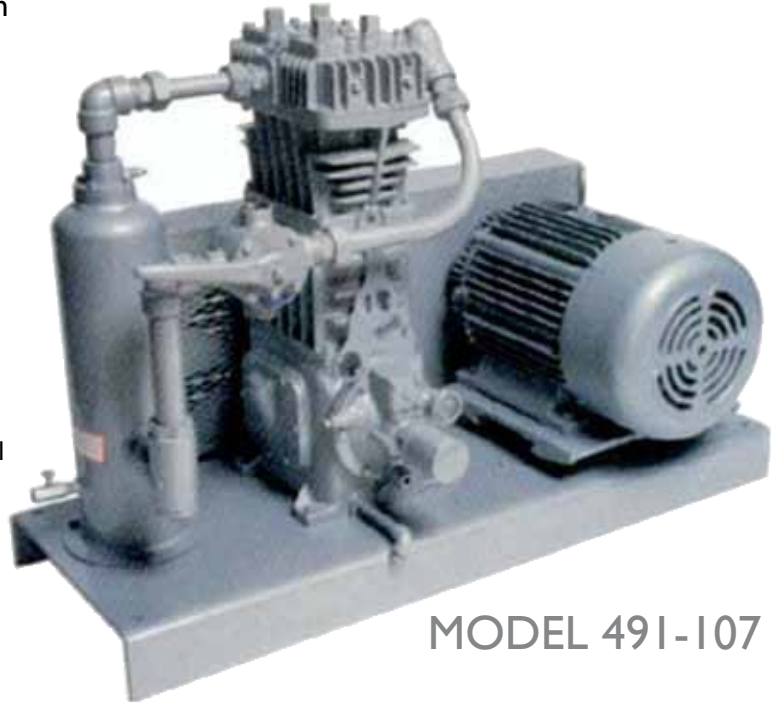

CORKEN COMPRESSORS REPAIR PARTS, EXCHANGE PROGRAM, 4-WAY VALVE

Corken compressors are extremely versatile. They can be used to transfer liquids between tanks, off-load liquids, recover residual vapor, and evacuate vapors for maintenance purposes.

MODEL 491-107

Compressor Selection Chart

Model	Capacity GPM	Horsepower Required
91	44	5
291	77	7 1/2
291	88	10
491	110	10
491	198	15
691	265	20
691	330	30

Add 107 to the model number to include the following: complete gas compressor bulk plant unit with pressure gauges, steel baseplate, liquid trap, 4-way valve, relief valve, strainer, interconnecting piping, adjustable driver slide base, V-belt drive and enclosed belt guard - ready to receive an electric motor driver.

Non-lubricated full port design.
Carbon steel construction

Part No.	Size
3989 - X	1"
3990 - X	1 1/4"

3989X