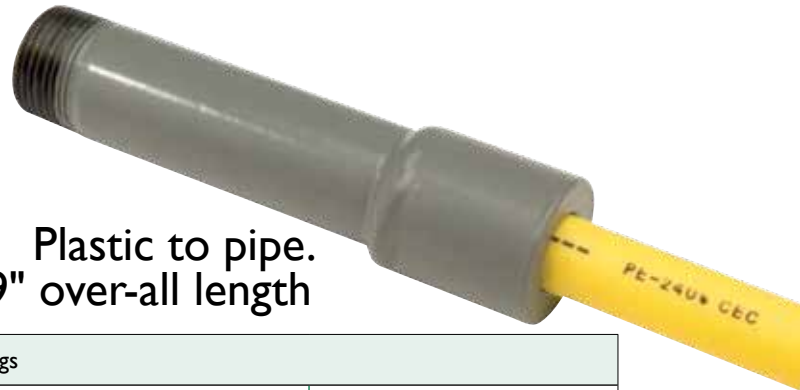

M545C1
M545C2

Plastic to pipe.
19" over-all length

Transition Fittings

Plastic to Copper, Male Flare Transition Fittings		
Part No.	Description	Manufacturer
M545C1	1/2" CTS X 3/8" M Flare Brass - Compression	Chicago Fittings
M545C2	1/2" CTS x 1/2" M Flare Brass - Compression	Chicago Fittings
9943-99-0063-00	1/2" CTS X 3/8" M Flare Brass - Con Stab	Continental Industries
9943-99-0064-00	1/2" CTS x 1/2" M Flare Brass - Con Stab	Continental Industries
Plastic to Female Pipe Transition Fittings		
Part No.	Description	Manufacturer
M697C	1/2" CTS x 1/2" FNPT Brass - Compression	Chicago Fittings
9932-00-0019-00	1/2" CTS x 1/2" FNPT Brass - Con Stab	Continental Industries
M697B	1/2" CTS x 3/8" FNPT Brass Compression	Chicago Fittings
9932-00-0032-00	3/4" IPS x 3/4" FNPT Brass - Con Stab	Continental Industries
Plastic to Pipe Transition Nipples 19" Over All Length (Requires Plastic Coupling)		
Part No.	Description	Manufacturer
240369	1/2" CTS x 3/4" MPT	RW Lyall
240148	3/4" IPS x 3/4" MPT	RW Lyall
240151	1" IPS x 1" MPT	RW Lyall
240339	1 1/4" IPS x 1 1/4" MPT	RW Lyall
240340	2" IPS x 2" MPT	RW Lyall

bergquistinc.com | 800 537 7518

Fusion Fittings

CURB VALVES, BOXES & SUPPORTS	
Part Number	Description
U2102B	3/4" Curb Valve
U3104B	1" Curb Valve
U4107B	1 1/4" Curb Valve
VCI	Curb Support 1/2" to 1 1/4" valves
VV26	Curb Support 2" valve
G21FC01L	Curb Box