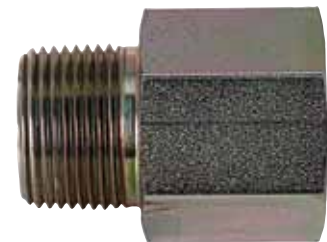

Needle Valves

Needle Valves

Part Number	Inlet	Outlet
#206	1/4" MNPT	9/16" MLH
#208	9/16" MLH	1/4" MNPT
#208F	9/16" MLH	1/4" FNPT
#211	1/4" MNPT	1/4" MNPT
#217	1/4" MNPT	1/4" FNPT
#218	1/4" FNPT	1/4" MNPT
#218D	1/4" FNPT	1/4" FNPT
YV-51	9/16" L Female	2 - 9/16" Male (Y)
V-3055P	1/4" FNPT	1/4" MNPT Red Dragon Torch Valve
PC4021	Cap & Chain 9/16" LH	

#211

#217

YV-51

bergquistinc.com | 800 537 7518

Solid Pipe to Pipe (MxF) Adapters

Part Number	Male Size	Female Size
2040-8-12	1/2" MNPT	3/4" FNPT
2040-12-12	3/4" MNPT	3/4" FNPT
2040-12-16	3/4" MNPT	1" FNPT
2040-16-16	1" MNPT	1" FNPT
2040-16-20	1" MNPT	1 1/4" FNPT

STEEL PIPE ADAPTERS

2040-8-12

Swivel Pipe to Pipe (MxF) Adapters

Part Number	Both Sides Same Size
2045-4-4	1/4" M x F
2045-6-6	3/8" M x F
2045-8-8	1/2" M x F
2045-12-12	3/4" M x F
2045-16-16	1" M x F
2045-20-20	1 1/4" M x F
2045-24-24	1 1/2" M x F
2045-32-32	2" M x F

2045-8-8

Steel Pipe Adapters

2047-8-8

Swivel Pipe to Elbow (MxF)

Part Number	Description
2047-8-8	1/2", M x F, 90° Elbow, Swivel
2047-12-12	3/4", M x F, 90° Elbow, Swivel

2046-16-16

Swivel Female Pipe Adapter (Straight)