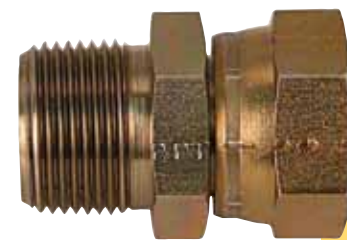

Needle Valves

Needle Valves

Part Number	Inlet	Outlet
#206	1/4" MNPT	9/16" MLH
#208	9/16" MLH	1/4" MNPT
#208F	9/16" MLH	1/4" FNPT
#211	1/4" MNPT	1/4" MNPT
#217	1/4" MNPT	1/4" FNPT
#218	1/4" FNPT	1/4" MNPT
#218D	1/4" FNPT	1/4" FNPT
YV-51	9/16" L Female	2 - 9/16" Male (Y)
V-3055P	1/4" FNPT	1/4" MNPT Red Dragon Torch Valve
PC4021	Cap & Chain 9/16" LH	

#211

#217

YV-51

bergquistinc.com | 800 537 7518

Solid Pipe to Pipe (MxF) Adapters

Part Number	Male Size	Female Size
2040-8-12	1/2" MNPT	3/4" FNPT
2040-12-12	3/4" MNPT	3/4" FNPT
2040-12-16	3/4" MNPT	1" FNPT
2040-16-16	1" MNPT	1" FNPT
2040-16-20	1" MNPT	1 1/4" FNPT

STEEL PIPE ADAPTERS

2040-8-12

Swivel Pipe to Pipe (MxF) Adapters

Part Number	Both Sides Same Size
2045-4-4	1/4" M x F
2045-6-6	3/8" M x F
2045-8-8	1/2" M x F
2045-12-12	3/4" M x F
2045-16-16	1" M x F
2045-20-20	1 1/4" M x F
2045-24-24	1 1/2" M x F
2045-32-32	2" M x F

2045-8-8

Steel Pipe Adapters

2047-8-8

Swivel Pipe to Elbow (MxF)

Part Number	Description
2047-8-8	1/2", M x F, 90° Elbow, Swivel
2047-12-12	3/4", M x F, 90° Elbow, Swivel

2046-16-16

Swivel Female Pipe Adapter (Straight)