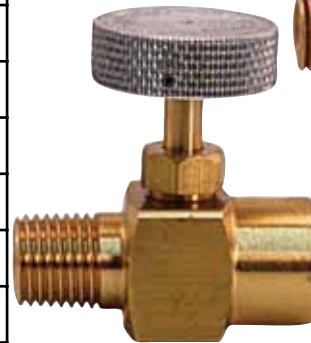

Needle Valves

Needle Valves

Part Number	Inlet	Outlet
#206	1/4" MNPT	9/16" MLH
#208	9/16" MLH	1/4" MNPT
#208F	9/16" MLH	1/4" FNPT
#211	1/4" MNPT	1/4" MNPT
#217	1/4" MNPT	1/4" FNPT
#218	1/4" FNPT	1/4" MNPT
#218D	1/4" FNPT	1/4" FNPT
YV-51	9/16" L Female	2 - 9/16" Male (Y)
V-3055P	1/4" FNPT	1/4" MNPT Red Dragon Torch Valve
PC4021	Cap & Chain 9/16" LH	

#211

#217

YV-51

bergquistinc.com | 800 537 7518

Solid Pipe to Pipe (MxF) Adapters

Part Number	Male Size	Female Size
2040-8-12	1/2" MNPT	3/4" FNPT
2040-12-12	3/4" MNPT	3/4" FNPT
2040-12-16	3/4" MNPT	1" FNPT
2040-16-16	1" MNPT	1" FNPT
2040-16-20	1" MNPT	1 1/4" FNPT

STEEL PIPE ADAPTERS

2040-8-12

Swivel Pipe to Pipe (MxF) Adapters

Part Number	Both Sides Same Size
2045-4-4	1/4" M x F
2045-6-6	3/8" M x F
2045-8-8	1/2" M x F
2045-12-12	3/4" M x F
2045-16-16	1" M x F
2045-20-20	1 1/4" M x F
2045-24-24	1 1/2" M x F
2045-32-32	2" M x F

Part Number	Female Size, Both Sides
2048-8-8	1/2"
2048-12-12	3/4"
2048-24-24	1 1/2"
2048-32-32	2"

2092-4-4

Steel Street Tee

Part Number	Description
2092-4-4	1/4" NPT, 3 Way

Note: One application - use to install a hydrostat and a bleeder in same 1/4" NPT opening.