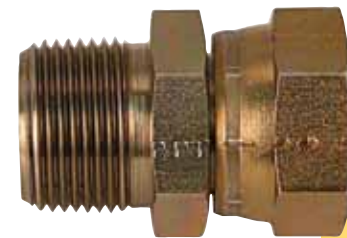

## Needle Valves

Part Number	Inlet	Outlet
#206	1/4" MNPT	9/16" MLH
#208	9/16" MLH	1/4" MNPT
#208F	9/16" MLH	1/4" FNPT
#211	1/4" MNPT	1/4" MNPT
#217	1/4" MNPT	1/4" FNPT
#218	1/4" FNPT	1/4" MNPT
#218D	1/4" FNPT	1/4" FNPT
YV-51	9/16" L Female	2 - 9/16" Male (Y)
V-3055P	1/4" FNPT	1/4" MNPT Red Dragon Torch Valve
PC4021	Cap & Chain 9/16" LH	

## Solid Pipe to Pipe (MxF) Adapters

Part Number	Male Size	Female Size
2040-8-12	1/2" MNPT	3/4" FNPT
2040-12-12	3/4" MNPT	3/4" FNPT
2040-12-16	3/4" MNPT	1" FNPT
2040-16-16	1" MNPT	1" FNPT
2040-16-20	1" MNPT	1 1/4" FNPT

## STEEL PIPE ADAPTERS

2040-8-12

## Swivel Pipe to Pipe (MxF) Adapters

Part Number	Both Sides Same Size
2045-4-4	1/4" M x F
2045-6-6	3/8" M x F
2045-8-8	1/2" M x F
2045-12-12	3/4" M x F
2045-16-16	1" M x F
2045-20-20	1 1/4" M x F
2045-24-24	1 1/2" M x F
2045-32-32	2" M x F