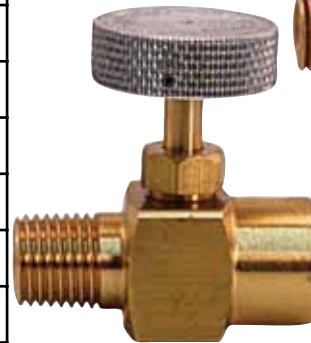

Needle Valves

Needle Valves

Part Number	Inlet	Outlet
#206	1/4" MNPT	9/16" MLH
#208	9/16" MLH	1/4" MNPT
#208F	9/16" MLH	1/4" FNPT
#211	1/4" MNPT	1/4" MNPT
#217	1/4" MNPT	1/4" FNPT
#218	1/4" FNPT	1/4" MNPT
#218D	1/4" FNPT	1/4" FNPT
YV-51	9/16" L Female	2 - 9/16" Male (Y)
V-3055P	1/4" FNPT	1/4" MNPT Red Dragon Torch Valve
PC4021	Cap & Chain 9/16" LH	

#217

bergquistinc.com | 800 537 7518

Solid Pipe to Pipe (MxF) Adapters

Part Number	Male Size	Female Size
2040-8-12	1/2" MNPT	3/4" FNPT
2040-12-12	3/4" MNPT	3/4" FNPT
2040-12-16	3/4" MNPT	1" FNPT
2040-16-16	1" MNPT	1" FNPT
2040-16-20	1" MNPT	1 1/4" FNPT

STEEL PIPE ADAPTERS

Swivel Pipe to Pipe (MxF) Adapters

Part Number	Both Sides Same Size
2045-4-4	1/4" M x F
2045-6-6	3/8" M x F
2045-8-8	1/2" M x F
2045-12-12	3/4" M x F
2045-16-16	1" M x F
2045-20-20	1 1/4" M x F
2045-24-24	1 1/2" M x F
2045-32-32	2" M x F