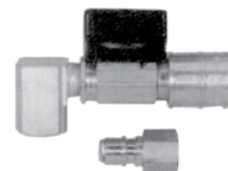

Service Equipment (cont.), Outdoor Accessories

Cable Hound Underground Cable and Pipe Locator

- Locates buried cable up to 4 feet deep
- Provides both location and depth
- Battery operated, lightweight and portable
- Designed for use with Tracer wire (page 136)

99-0118

bergquistinc.com | 800 537 7518

WP212

Wood Safety Plugs

Part Number	Description	Suitable for Use On Pipe Sizes:
MEP301	3/4" x 12" Wood Plug with 5/16" hanger hole	1/8" - 1/2"
MEP302	1 1/2" x 12" Wood Plug w/ 5/16" hanger hole	1/4" - 1"
MEP303	2 1/2" x 12" Wood Plug w/ 5/16" hanger hole	1" - 2"
MEP304	3 1/2" x 12" Wood Plug w/ 5/16" hanger hole	1 1/4" - 2"
MEP305	4 1/2" x 12" Wood Plug w/ 5/16" hanger hole	1 1/4" - 3"

GAS CONVENIENCE OUTLET AND QUICK CONNECTORS

Sturgis

10317WU

Sturgis wall outlet kit with cover. 1/2" FPT X FEM quick disconnect.

103028

Sturgis 1/2" male flare outlet. Quick disconnect and shutoff.

103031

Sturgis 12' nat/lp gas hose kit with quick disconnect and shutoff. For outdoor use only

103221-144

12' outdoor appliance hose. (3/8" FPT x FFL quick disconnect).

Bergquist