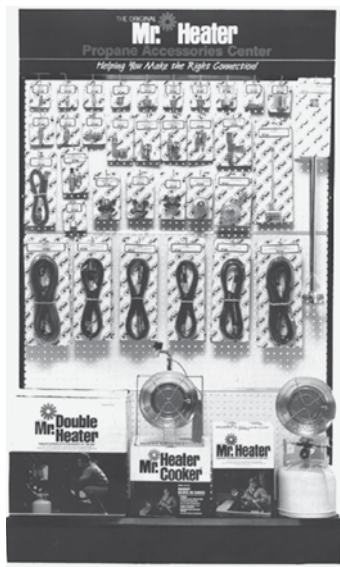

Get the gas connectors out of the stockroom and onto the showroom floor where both the sales staff and the customer are made aware of the necessity of buying the gas connector with every new gas equipment purchase.

This dynamic point-of-purchase display will organize and attractively display Dormont gas connection products and act as a silent salesman for you.

Small footprint and modular design allows it to be located virtually anywhere.

bergquistinc.com | 800 537 7518

The Mr. Heater "Amazon" propane accessory display center offers attractively packaged and labeled items for easy selection. The "Amazon" plan-o-gram comes with 2 each of accessories, reorder cards, suggested retail price list, header and laminated Propane Accessory Installation Guide. Peg board display rack must be purchased separately