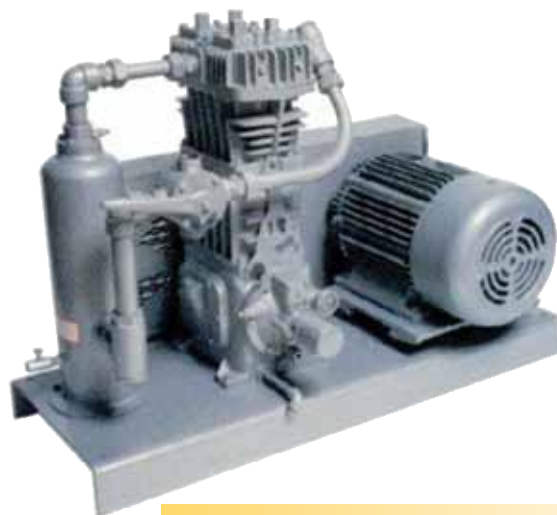

Corken Compressors, Repair Parts, Exchange Program, 4-way Valve

Corken compressors are extremely versatile. They can be used to transfer liquids between tanks, off-load liquids, recover residual vapor, and evacuate vapors for maintenance purposes.

MODEL 491-107

Add 107 to the model number to include the following: complete gas compressor bulk plant unit with pressure gauges, steel baseplate, liquid trap, 4-way valve, relief valve, strainer, interconnecting piping, adjustable driver slide base, V-belt drive and enclosed belt guard - ready to receive an electric motor driver.